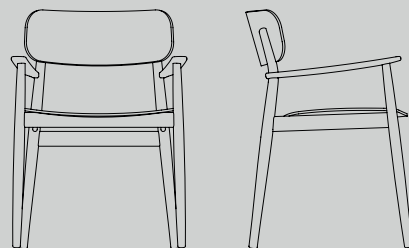

Madera | Wood

Haya | *Beech*

Roble | *Oak*

Color | *Color*