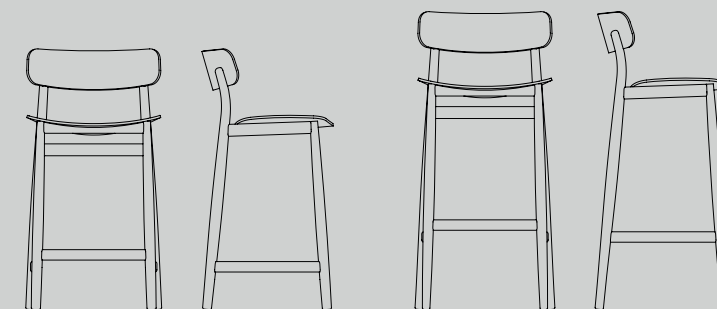

Madera | Wood

Haya | *Beech*

Roble | *Oak*

Color | *Color*