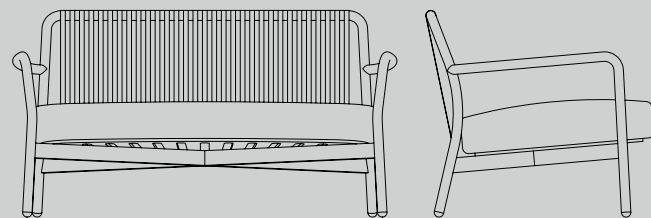

Bold Sofa | p.22

Sofá en estructura tubular de aluminio acabado lacado, respaldo de cuerda de poliéster y asiento tapizado. Apto para uso interior y exterior.

Disponible en dos colores estándar, gris claro y gris oscuro.

Asiento y cojines tapizados disponible en tejido de hilo acrílico (F), vinilo (G) o tela del cliente (COM).

Sofa with a tubular aluminium frame, lacquer finish, polyester cord backrest and upholstered seat. Suitable for indoor or outdoor use.

Frame available in two standard colours.

Upholstered seat and cushions available in acrylic thread fabric (F), vinyl fabric (G) or the client's own fabric (COM).

Medidas | Dimensions

1310x750x710 mm

410 mm altura asiento | *seat height*

570 mm altura reposabrazos | *armrest height*

Acabado | Finish

Gris claro | *Light grey*

Gris Oscuro | *Dark grey*