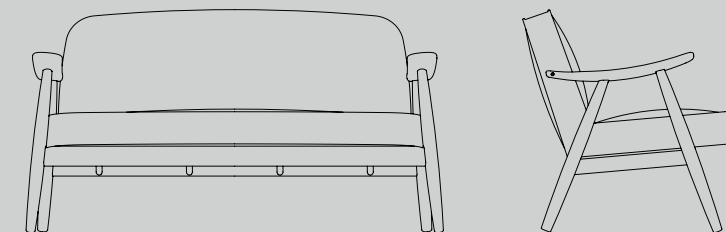

Madera | Wood

Haya | *Beech*

Roble | *Oak*

Color | *Color*