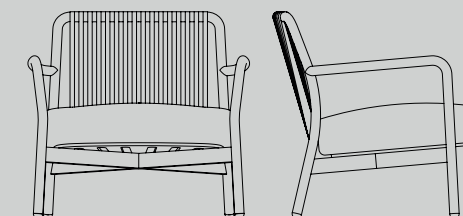

Acabado | Finish

Gris claro | *Light grey*

Gris Oscuro | *Dark grey*