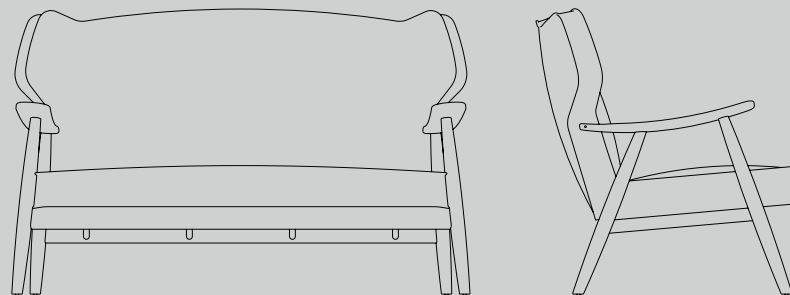

Madera | Wood

Haya | *Beech*

Roble | *Oak*

Color | *Color*