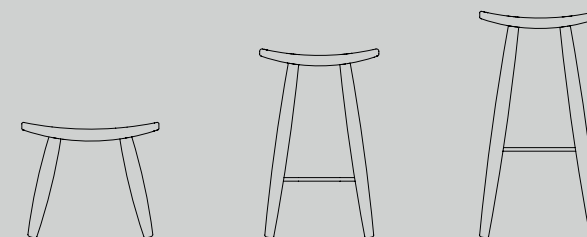

Madera | Wood

Haya | *Beech*

Roble | *Oak*

Color | *Color*