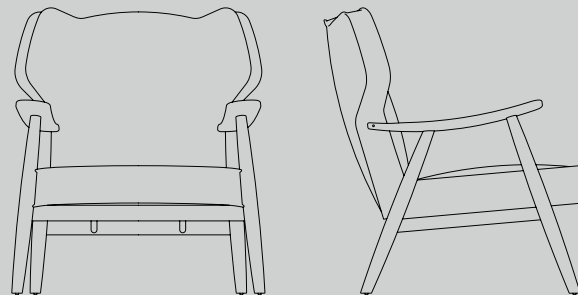

Basic **Armchair XL** | p.48

Butaca con estructura de madera maciza, respaldo y asiento tapizados.

Estructura disponible en haya, roble y teñido negro.

Respaldo y asiento tapizados, disponible en tejidos B, C, D o tela del cliente (COM).

Armchair with solid wood frame and upholstered backrest and seat.

The frame is available in beech, oak or black stain.

Upholstered backrest and seat, available in fabrics B, C, D or the client's own fabric (COM).

Medidas | Dimensions

840x900x950 mm

440 mm altura asiento | *seat height*

660 mm altura reposabrazos | *armrest height*

Madera | Wood

Haya | *Beech*

Roble | *Oak*

Color | *Color*