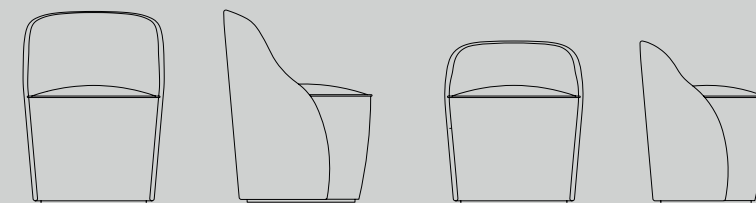

500x500x400 mm

Sobre de mesa | Table Top

Hierro | *Iron*

Roble | *Oak*

Acabado latón | *Brass finish*

Seta **Pouf** | p.92

Pouf con base de madera de samba y asiento tapizado.

Asiento tapizado disponible en tejidos B, C o tela del cliente (COM).

Pouf with a samba wood base and upholstered seat.

Upholstered seat available in fabrics B, C or the client's own fabric (COM).

Medidas | Dimensions

500x500x430 mm

Room & Small Room **Pouf** | p.84

Pouf tapizado con respaldo.

Disponible en dos versiones: asiento y respaldo tapizados en tejido y asiento tapizado en tejido y respaldo tapizado en piel.

Asiento tapizado disponible en tejidos A, D o tela del cliente (COM).

Respaldo disponible en tejido D, piel (E02) o tela del cliente (COM).

Upholstered pouf with backrest.

Available in two versions: seat and backrest upholstered in fabric or seat in fabric and backrest in leather.

Upholstered seat available in fabrics A, D or the client's own fabric (COM).

Backrest available in fabrics D, leather (E02) or the client's own fabric (COM).

Medidas | Dimensions

Room Pouf: 500x520x650 mm

380 mm altura asiento | *seat height*

Small Room Pouf: 480x450x550 mm

380 mm altura asiento | *seat height*

Tejido | Fabric

D01 Brown

D01 Beige

D01 Green

D01 Pistachio

D01 Red

D01 Orange

D01 Dark Blue

D01 Blue

Piel & Tejido | Leather & Fabric

E02 Leather

A03 Dark Grey

E02 Leather

A03 Blue

E02 Leather

A03 Light Grey

E02 Leather

A03 Light Blue

E02 Leather

A03 Yellow Blue