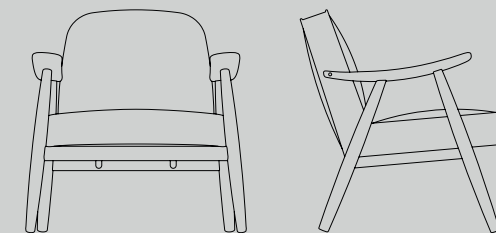

Madera | Wood

Haya | *Beech*

Roble | *Oak*

Color | *Color*